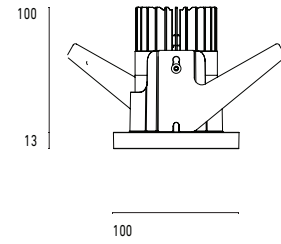

101 10 000101.022

Model

Name	Mono 100 Type 1 Recessed Downlighter
Finish	Structured Black
Area	Indoor

System

Power (Luminaire)	12W
Power (System)	14W
Voltage	240V-AC
Optics	Rotationally Symmetrical Direct 30°
Colour Temperature	2700°K
Luminous Flux	1013lm
TM30	Rf95 Rg103
CRI	Ra97
Lumen Maintenance	L90 B10 50000hrs
Chromacity	<3 McAdam Step Ellipse
Articulation	Fixed
Cut-Out	
Ingress Protection	IP44
Control Device	Remote Phase DIM (Included)
Class	III